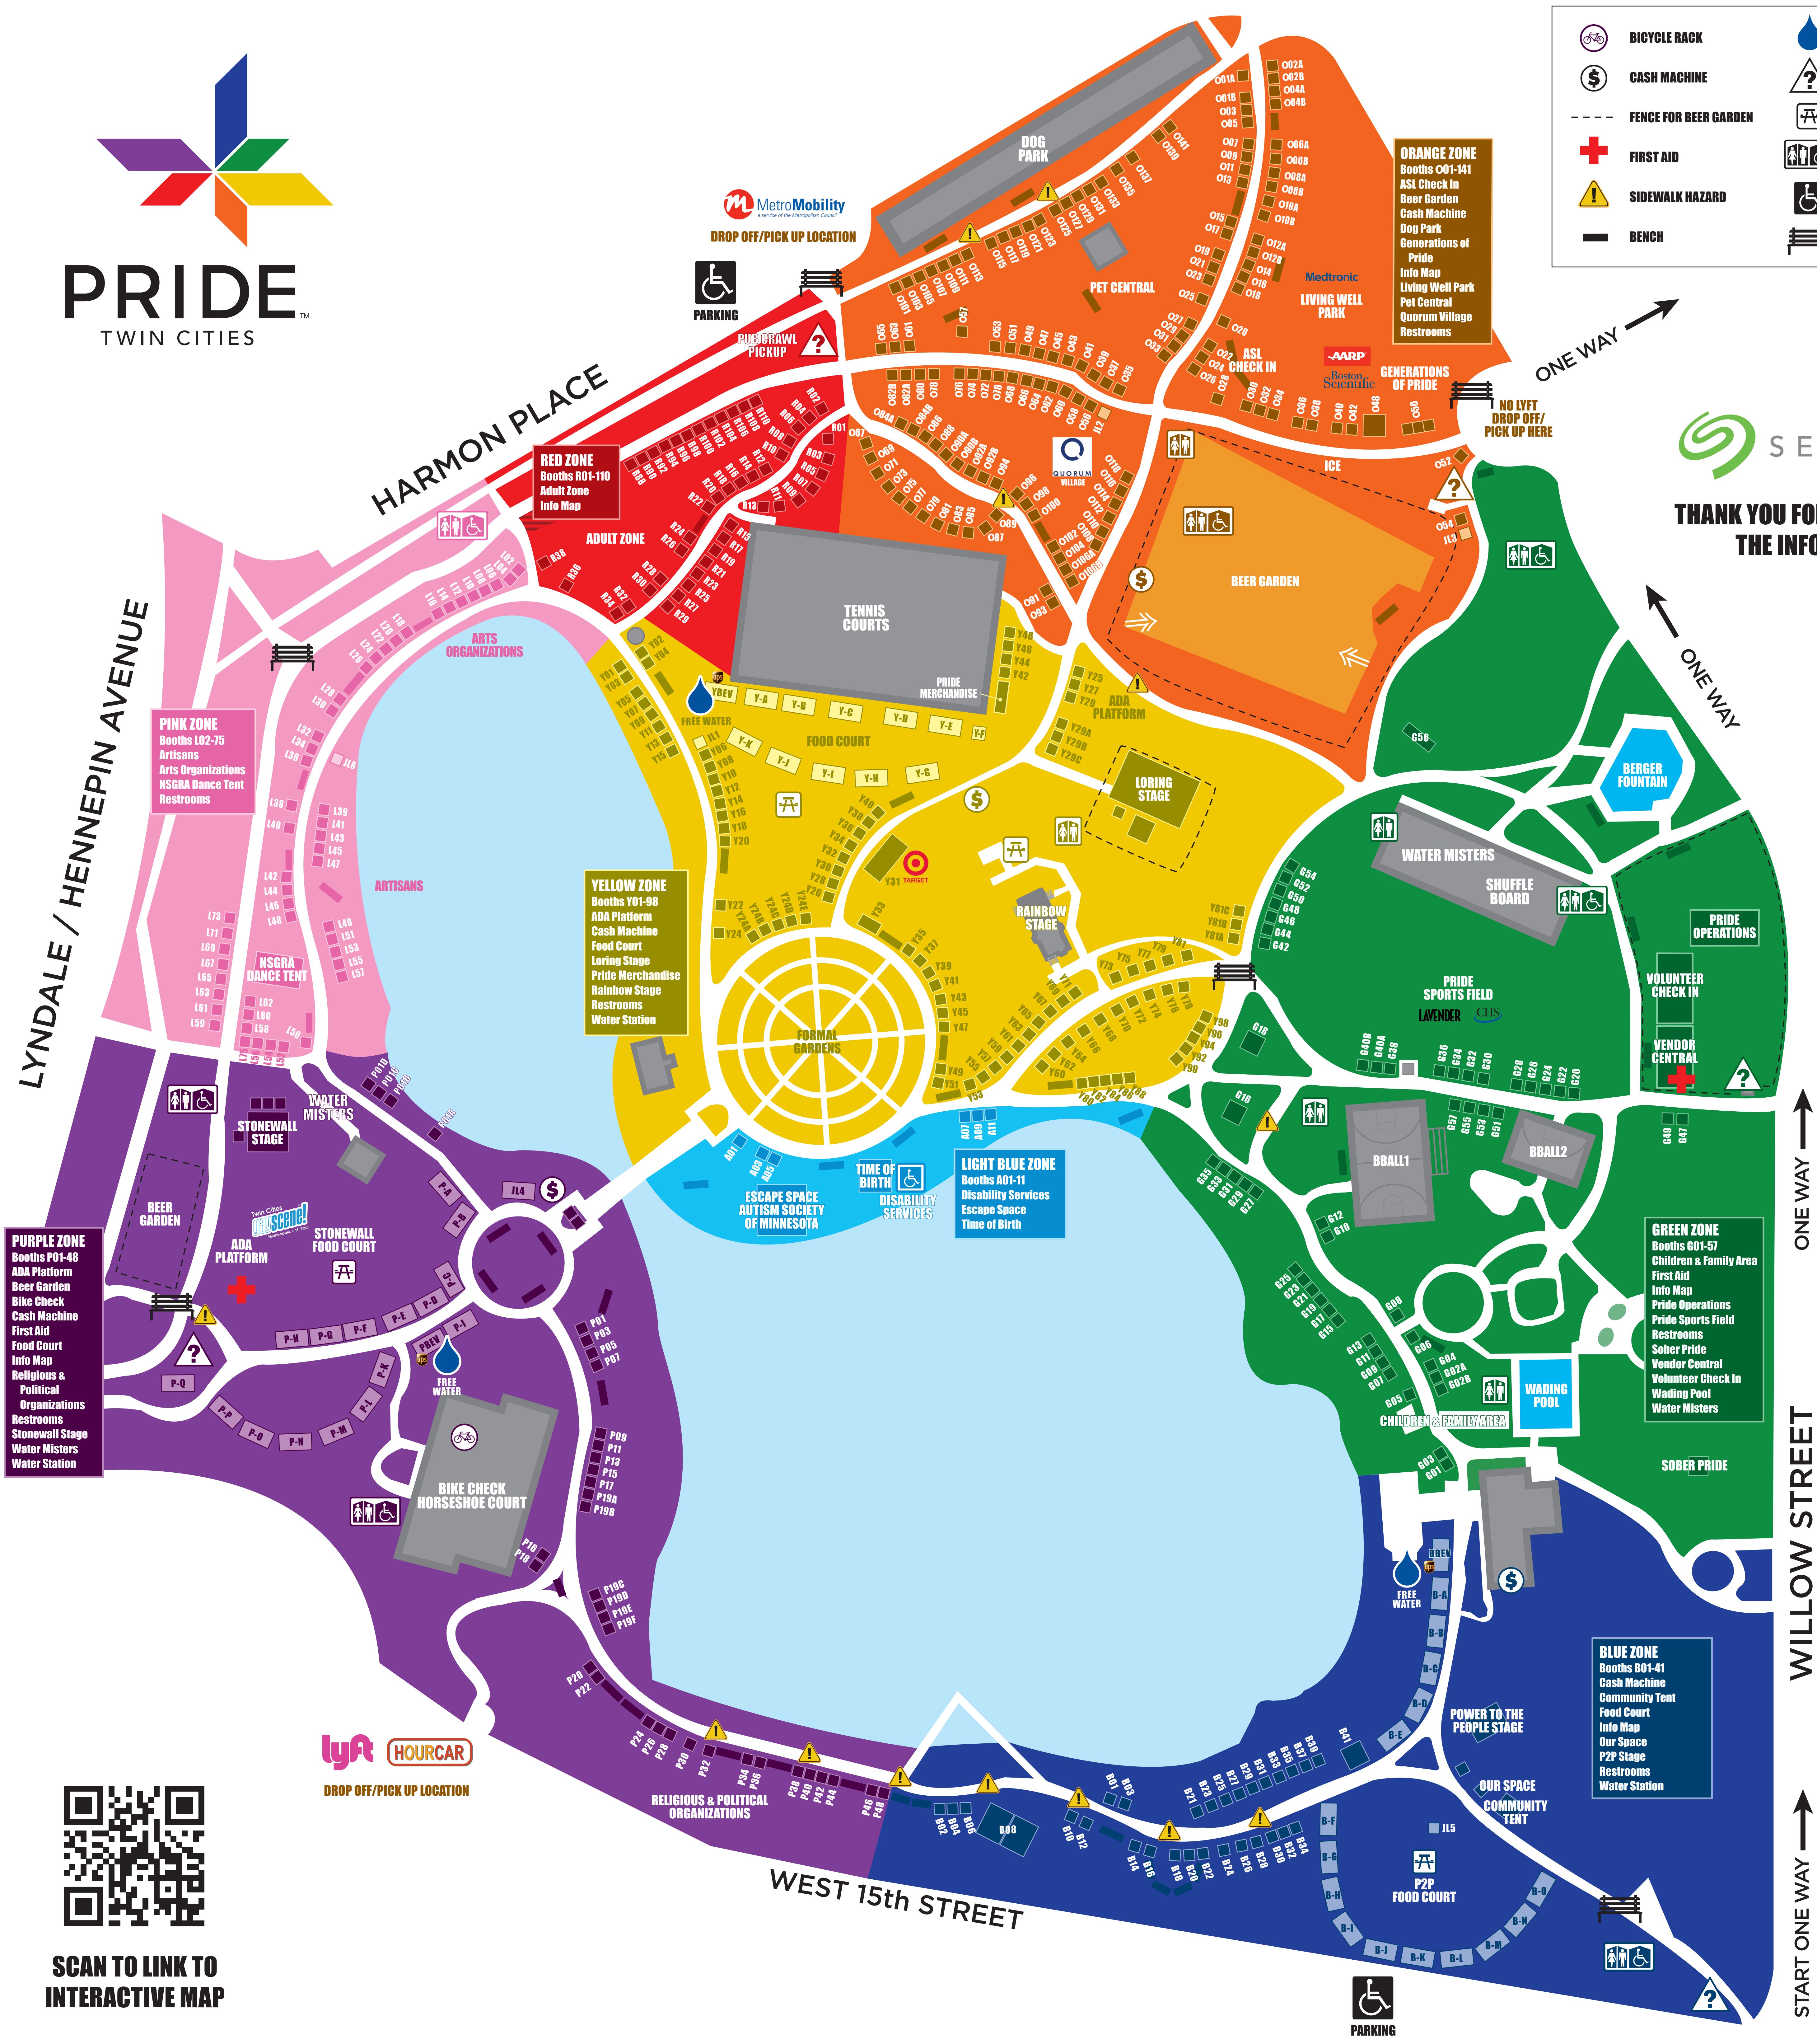

	BICYCLE RACK		FREE WATER
	CASH MACHINE		INFORMATION MAP
	FENCE FOR BEER GARDEN		PICNIC TABLE AREA
	FIRST AID		RESTROOMS
	SIDEWALK HAZARD		PARKING/SERVICES
	BENCH		ADA DROPOFF/PICKUP

SEAGATE
THANK YOU FOR SPONSORING THE INFO KIOSKS

SCAN TO LINK TO INTERACTIVE MAP

lyft HOURCAR
DROPOFF/PICKUP LOCATION

MetroMobility
DROPOFF/PICKUP LOCATION

PARKING

WILLOW STREET
ONE WAY
START ONE WAY

LYNDALE / HENNEPIN AVENUE

HARMON PLACE

WEST 15th STREET