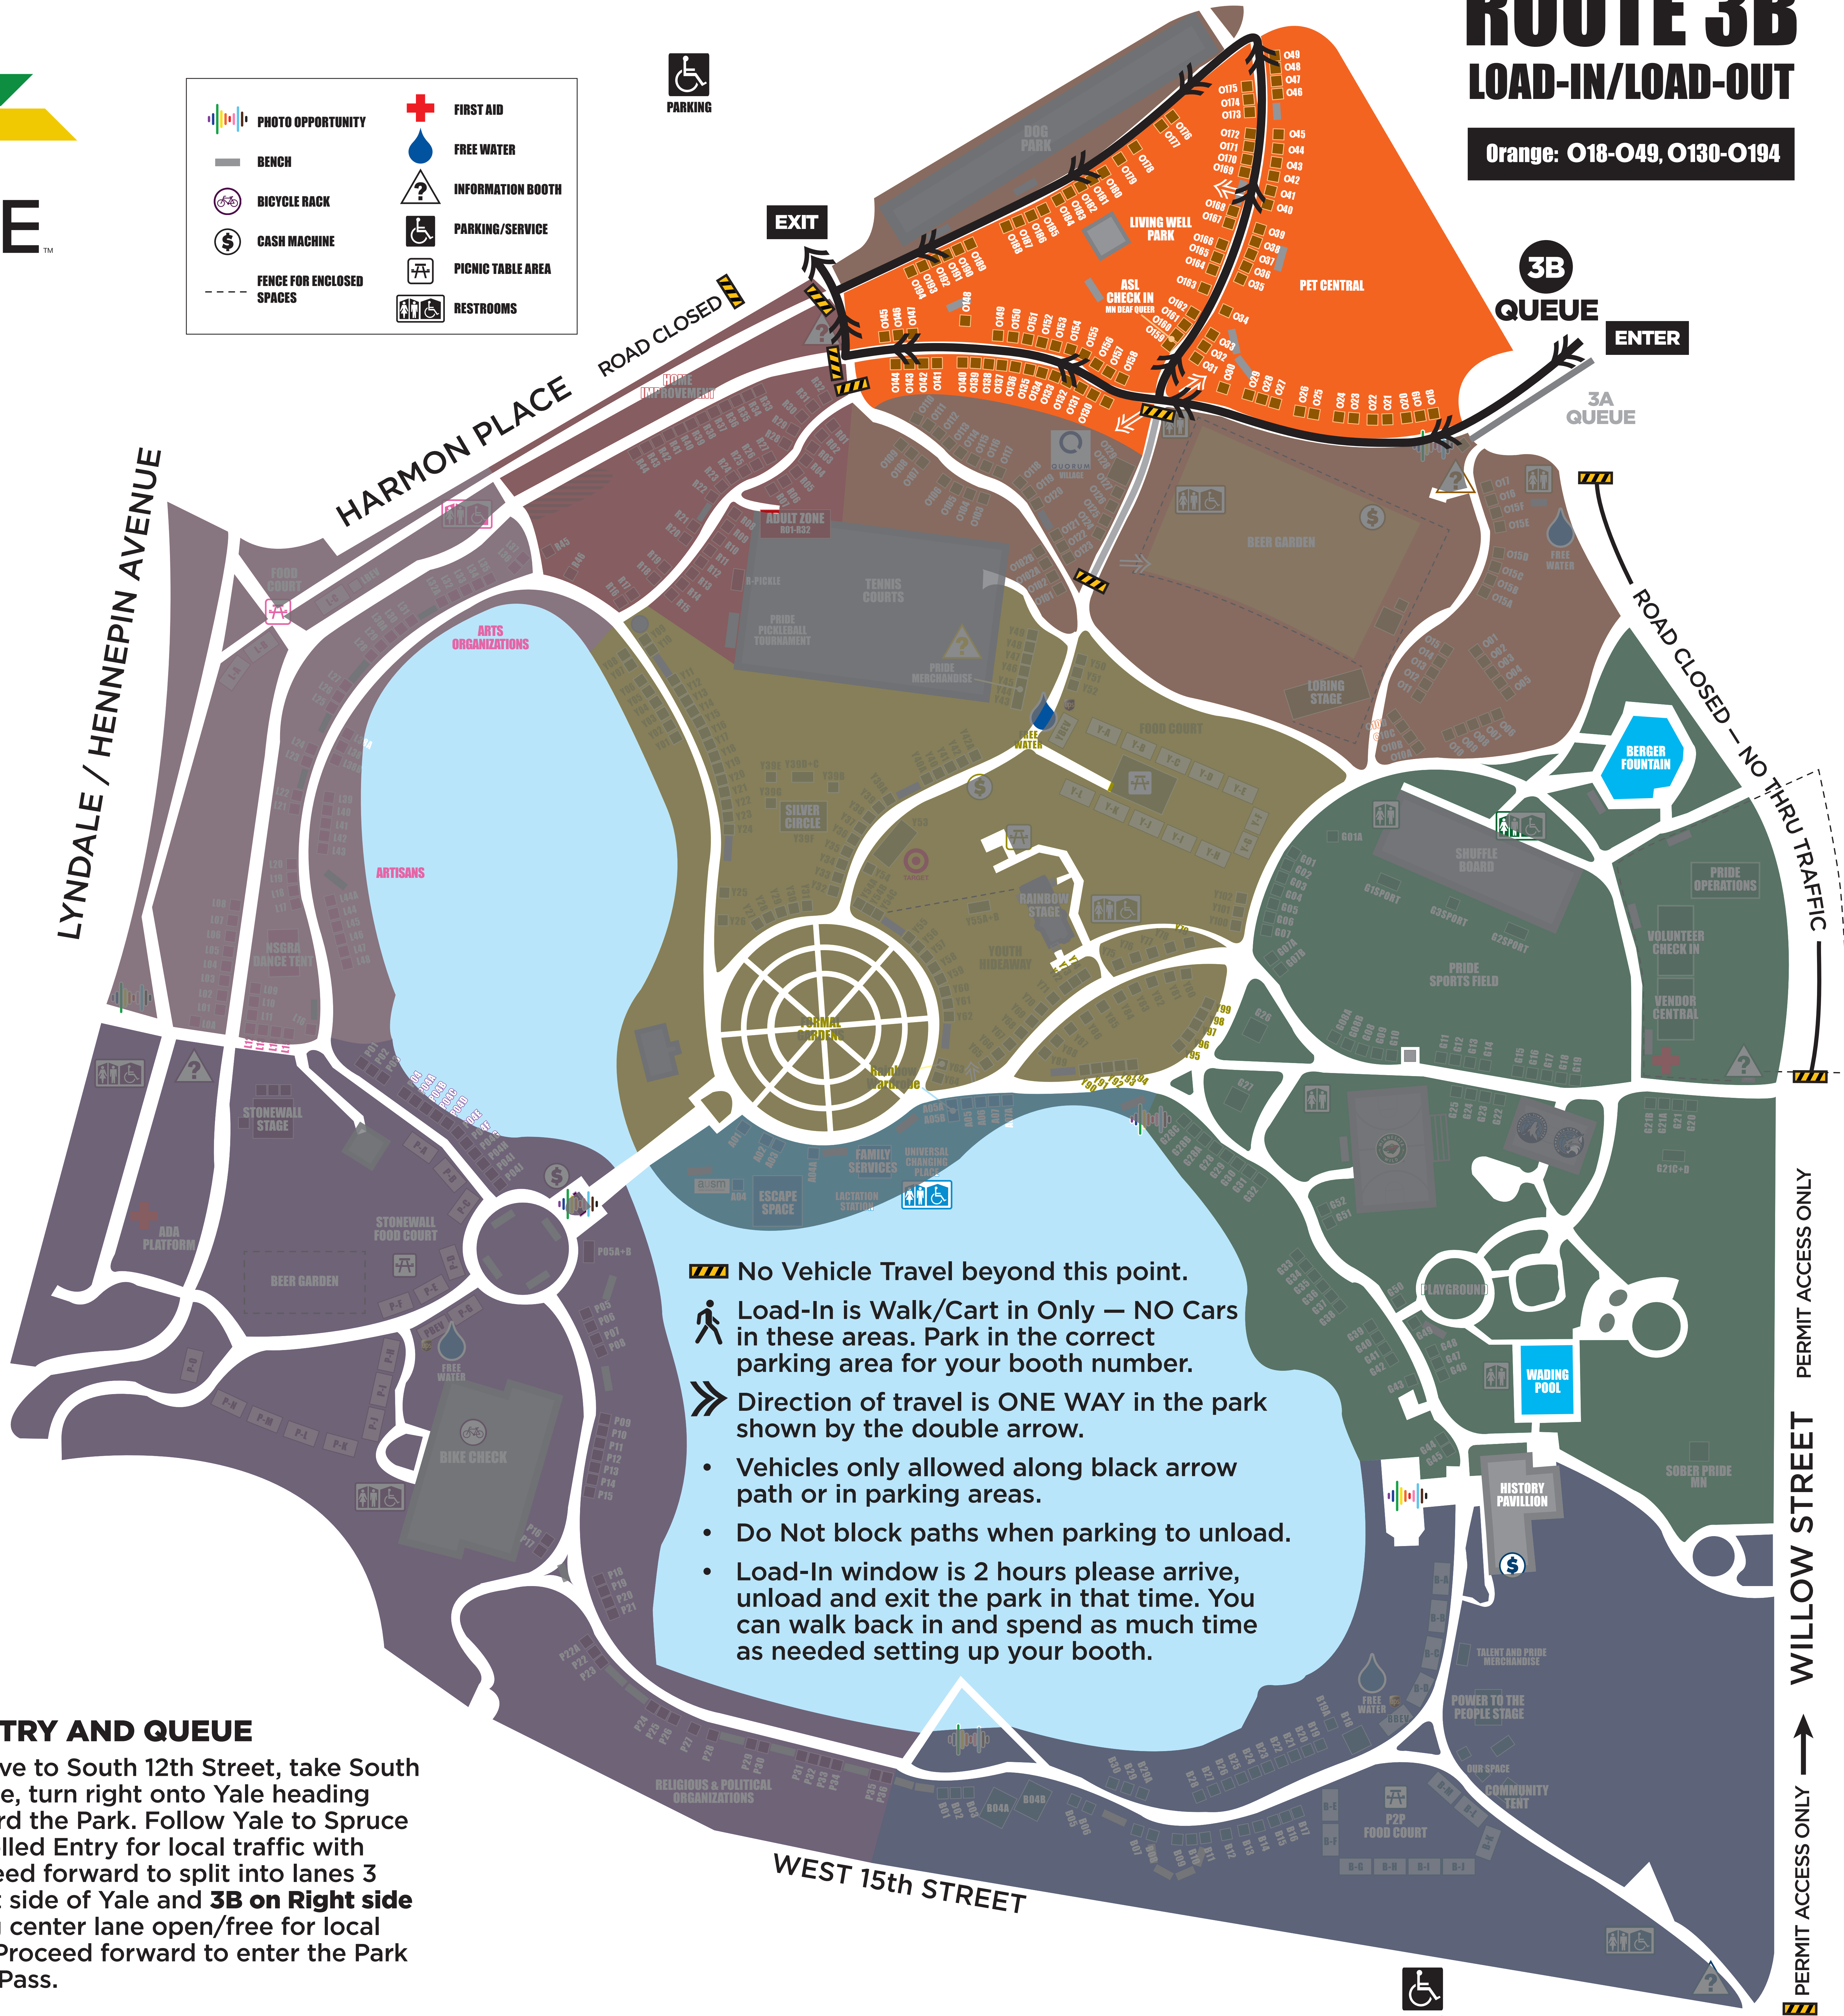

# ROUTE 3B LOAD-IN/LOAD-OUT

Orange: 018-049, 0130-0194

	PHOTO OPPORTUNITY		FIRST AID
	BENCH		FREE WATER
	BICYCLE RACK		INFORMATION BOOTH
	CASH MACHINE		PARKING/SERVICE
	FENCE FOR ENCLOSED SPACES		PICNIC TABLE AREA
			RESTROOMS

- No Vehicle Travel beyond this point.
- Load-In is Walk/Cart in Only — NO Cars in these areas. Park in the correct parking area for your booth number.
- Direction of travel is ONE WAY in the park shown by the double arrow.
  - Vehicles only allowed along black arrow path or in parking areas.
  - Do Not block paths when parking to unload.
  - Load-In window is 2 hours please arrive, unload and exit the park in that time. You can walk back in and spend as much time as needed setting up your booth.

## ROUTE 3B ENTRY AND QUEUE

Take Hennepin Ave to South 12th Street, take South 12th Street to Yale, turn right onto Yale heading westbound toward the Park. Follow Yale to Spruce and enter Controlled Entry for local traffic with Entry Pass, proceed forward to split into lanes 3 lanes (3A on Left side of Yale and **3B on Right side of Yale** — leaving center lane open/free for local traffic to enter). Proceed forward to enter the Park at 3B with Entry Pass.

WILLOW STREET PERMIT ACCESS ONLY