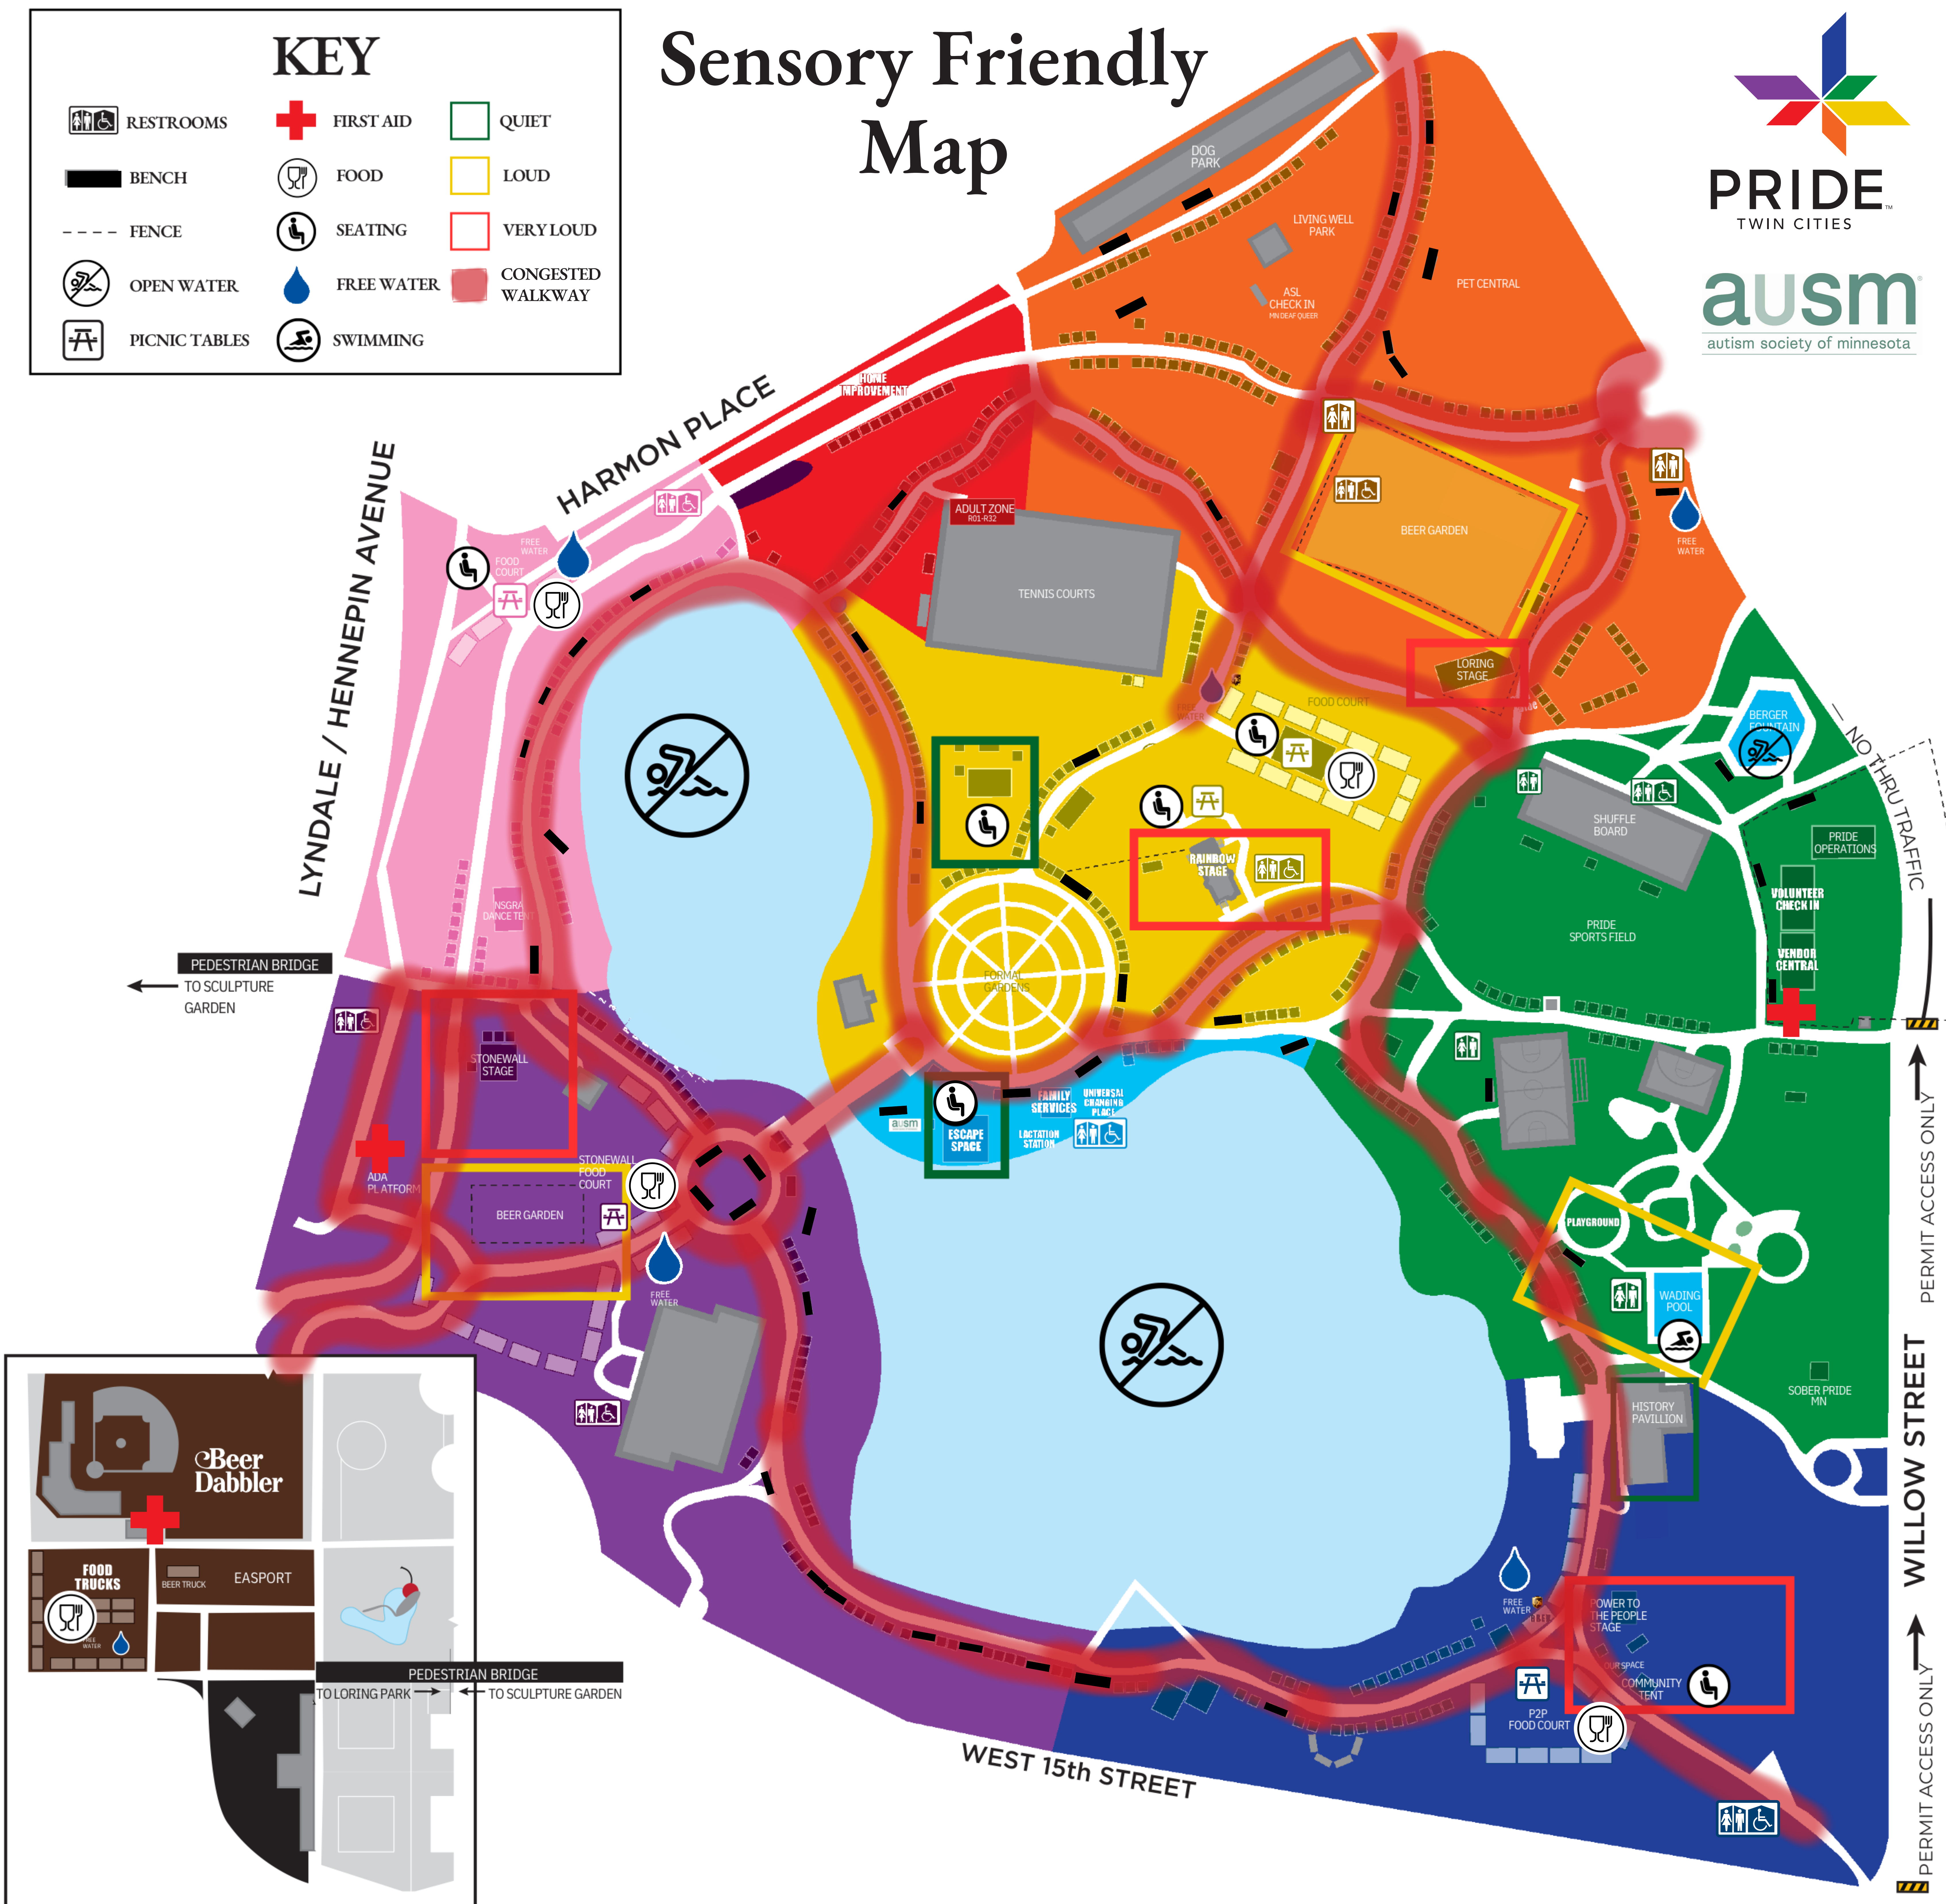

Sensory Friendly Map

KEY		
	RESTROOMS	
	BENCH	
	FENCE	
	OPEN WATER	
	PICNIC TABLES	
	QUIET	
	LOUD	
	VERY LOUD	

Beer Dabblers area details:

- Includes a **FOOD TRUCKS** area with a water tap icon.
- Includes a **BEER TRUCK** and **EASPORT**.
- Shows a **PEDESTRIAN BRIDGE** with directions: TO LORING PARK and TO SCULPTURE GARDEN.

NO THRU TRAFFIC
 PERMIT ACCESS ONLY
 PERMIT ACCESS ONLY