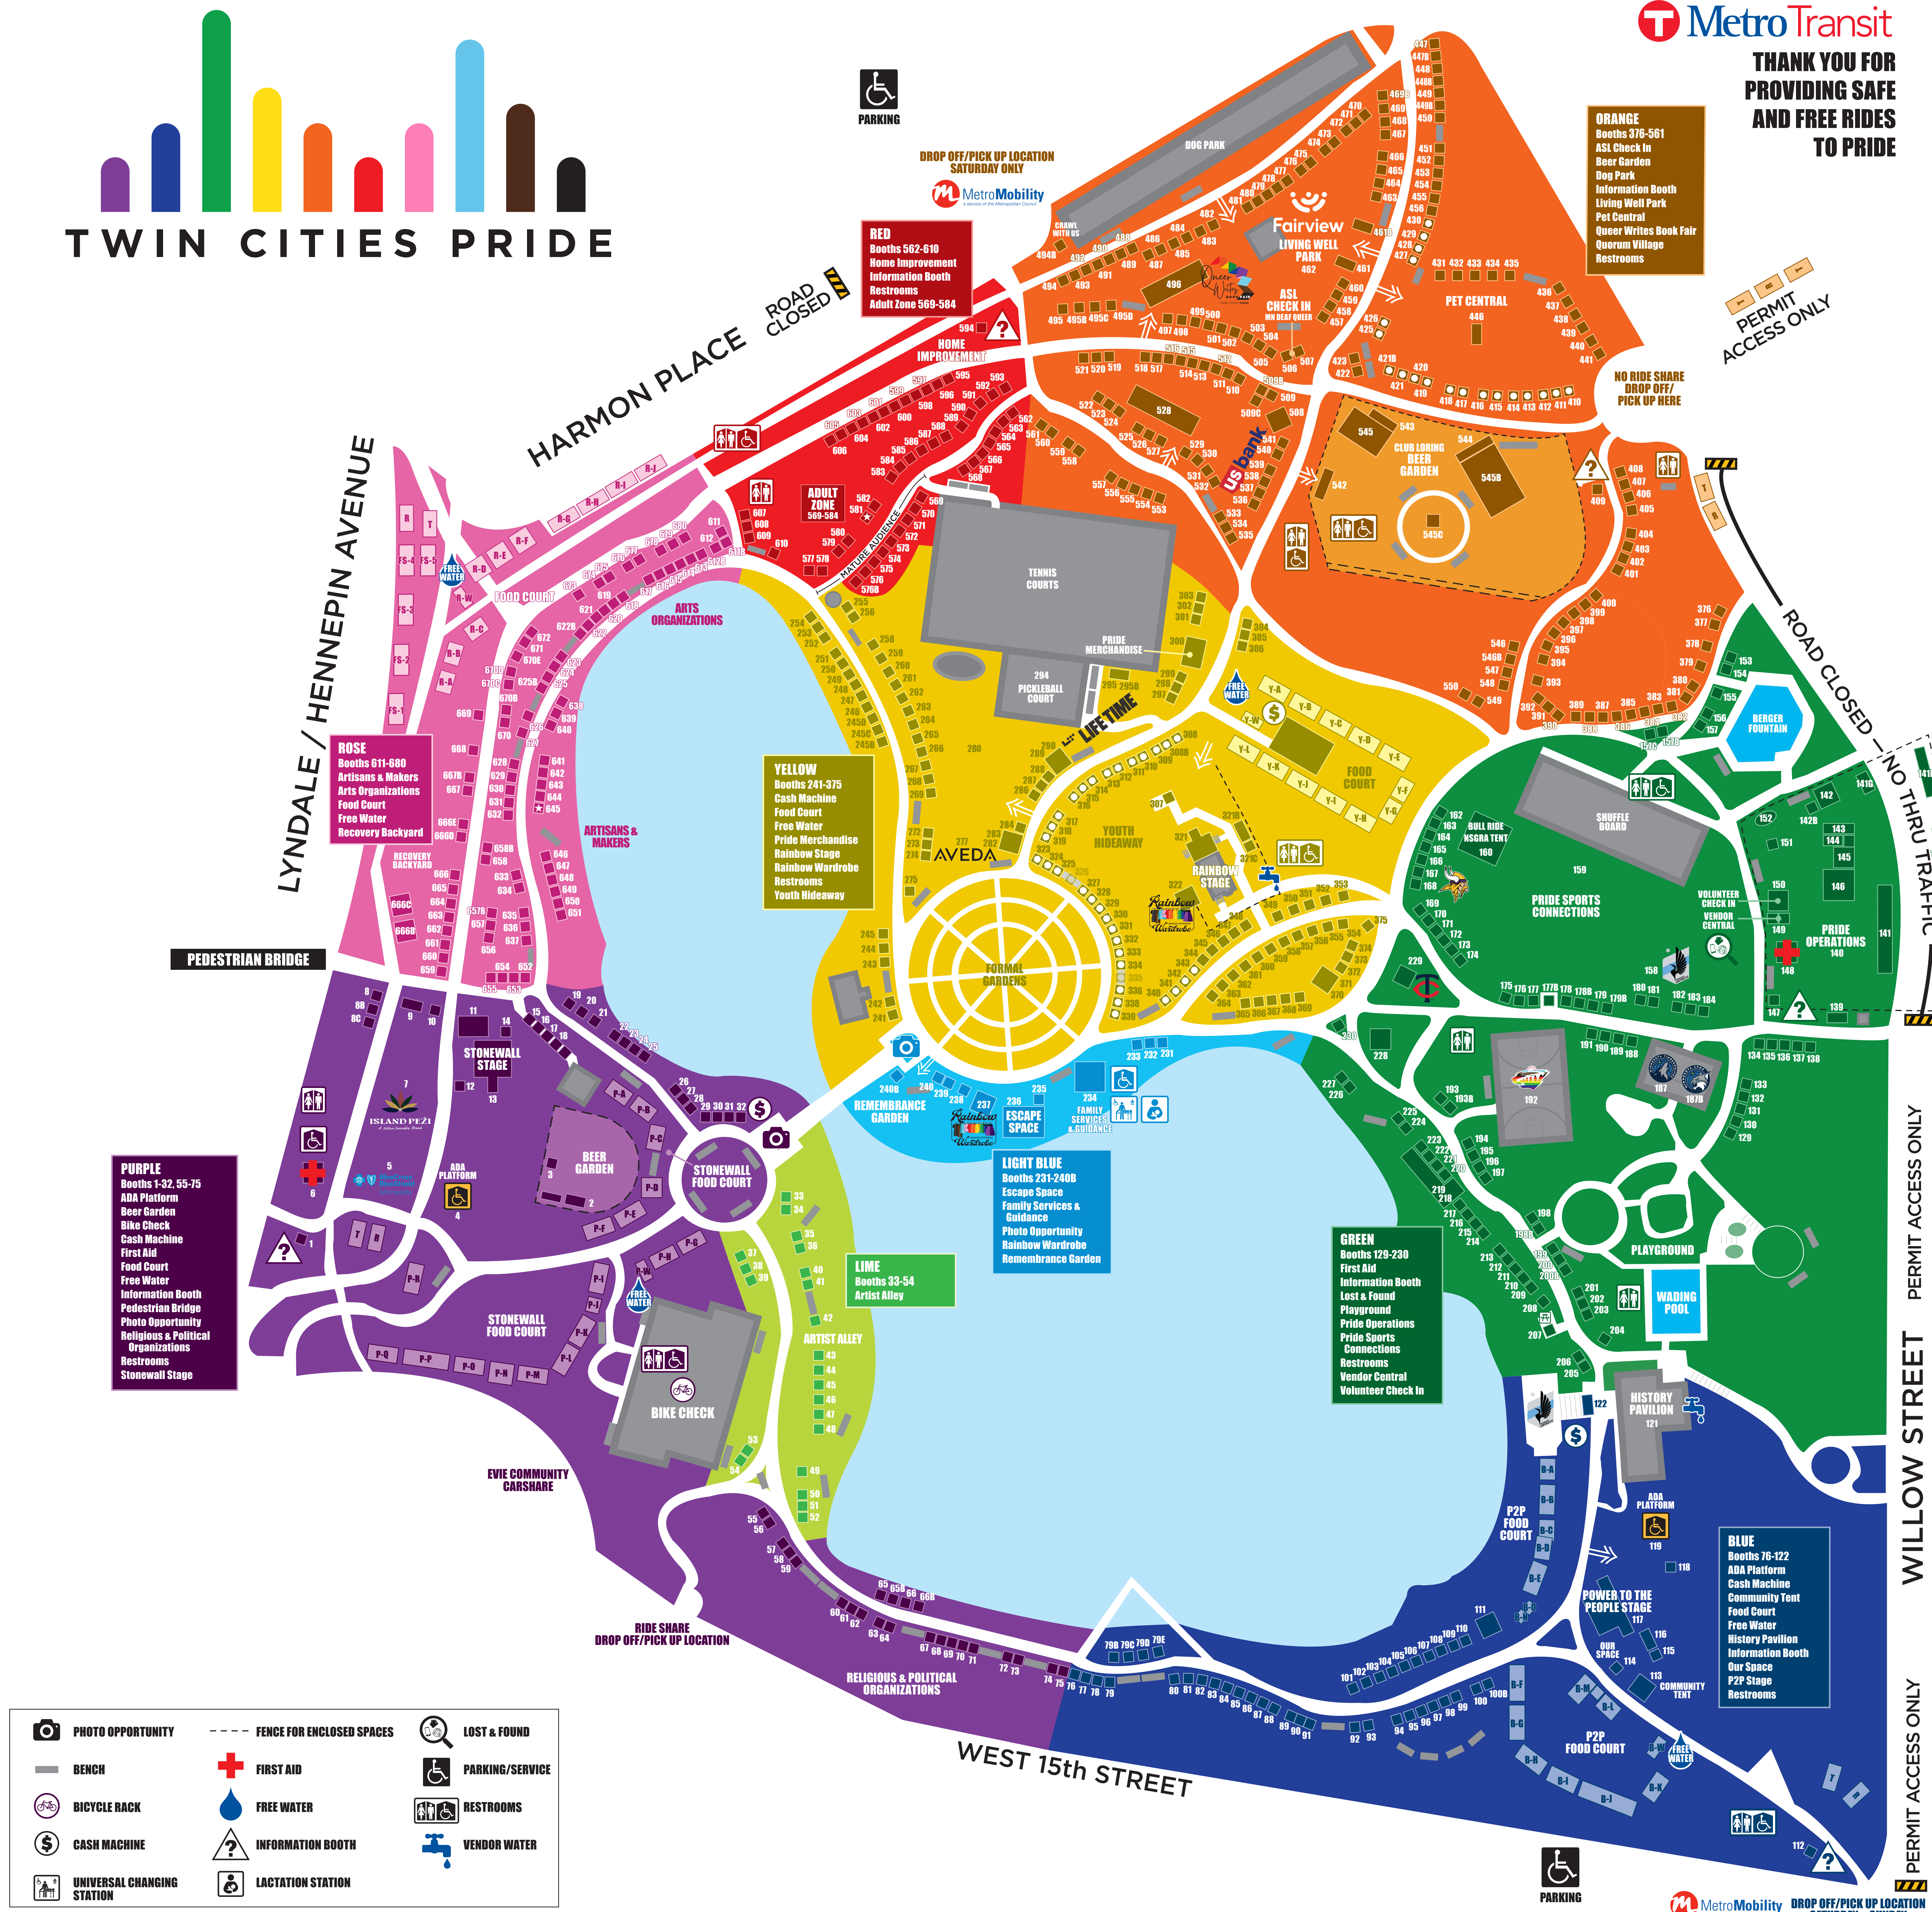

TWIN CITIES PRIDE

**THANK YOU FOR
PROVIDING SAFE
AND FREE RIDES
TO PRIDE**

**DROP OFF/PICK UP LOCATION
SATURDAY ONLY**

RED
Booths 562-610
Home Improvement
Information Booth
Restrooms
Adult Zone 569-584

ORANGE
Booths 376-561
ASL Check In
Beer Garden
Dog Park
Information Booth
Living Well Park
Pet Central
Queer Writes Book Fair
Quorum Village
Restrooms

**PERMIT
ACCESS ONLY**

**NO RIDE SHARE
DROP OFF/
PICK UP HERE**

LYNDALE / HENNEPIN AVENUE

**HARMON PLACE
ROAD CLOSED**

**ROAD CLOSED -
NO THRU TRAFFIC**

PERMIT ACCESS ONLY

PERMIT ACCESS ONLY

PEDESTRIAN BRIDGE

PURPLE
Booths 1-32, 55-75
ADA Platform
Beer Garden
Bike Check
Cash Machine
First Aid
Food Court
Free Water
Information Booth
Pedestrian Bridge
Photo Opportunity
Religious & Political Organizations
Restrooms
Stonewall Stage

LIME
Booths 33-54
Artist Alley

BLUE
Booths 76-122
ADA Platform
Cash Machine
Community Tent
Food Court
Free Water
History Pavilion
Information Booth
Our Space
P2P Stage
Restrooms

**RIDE SHARE
DROP OFF/PICK UP LOCATION**