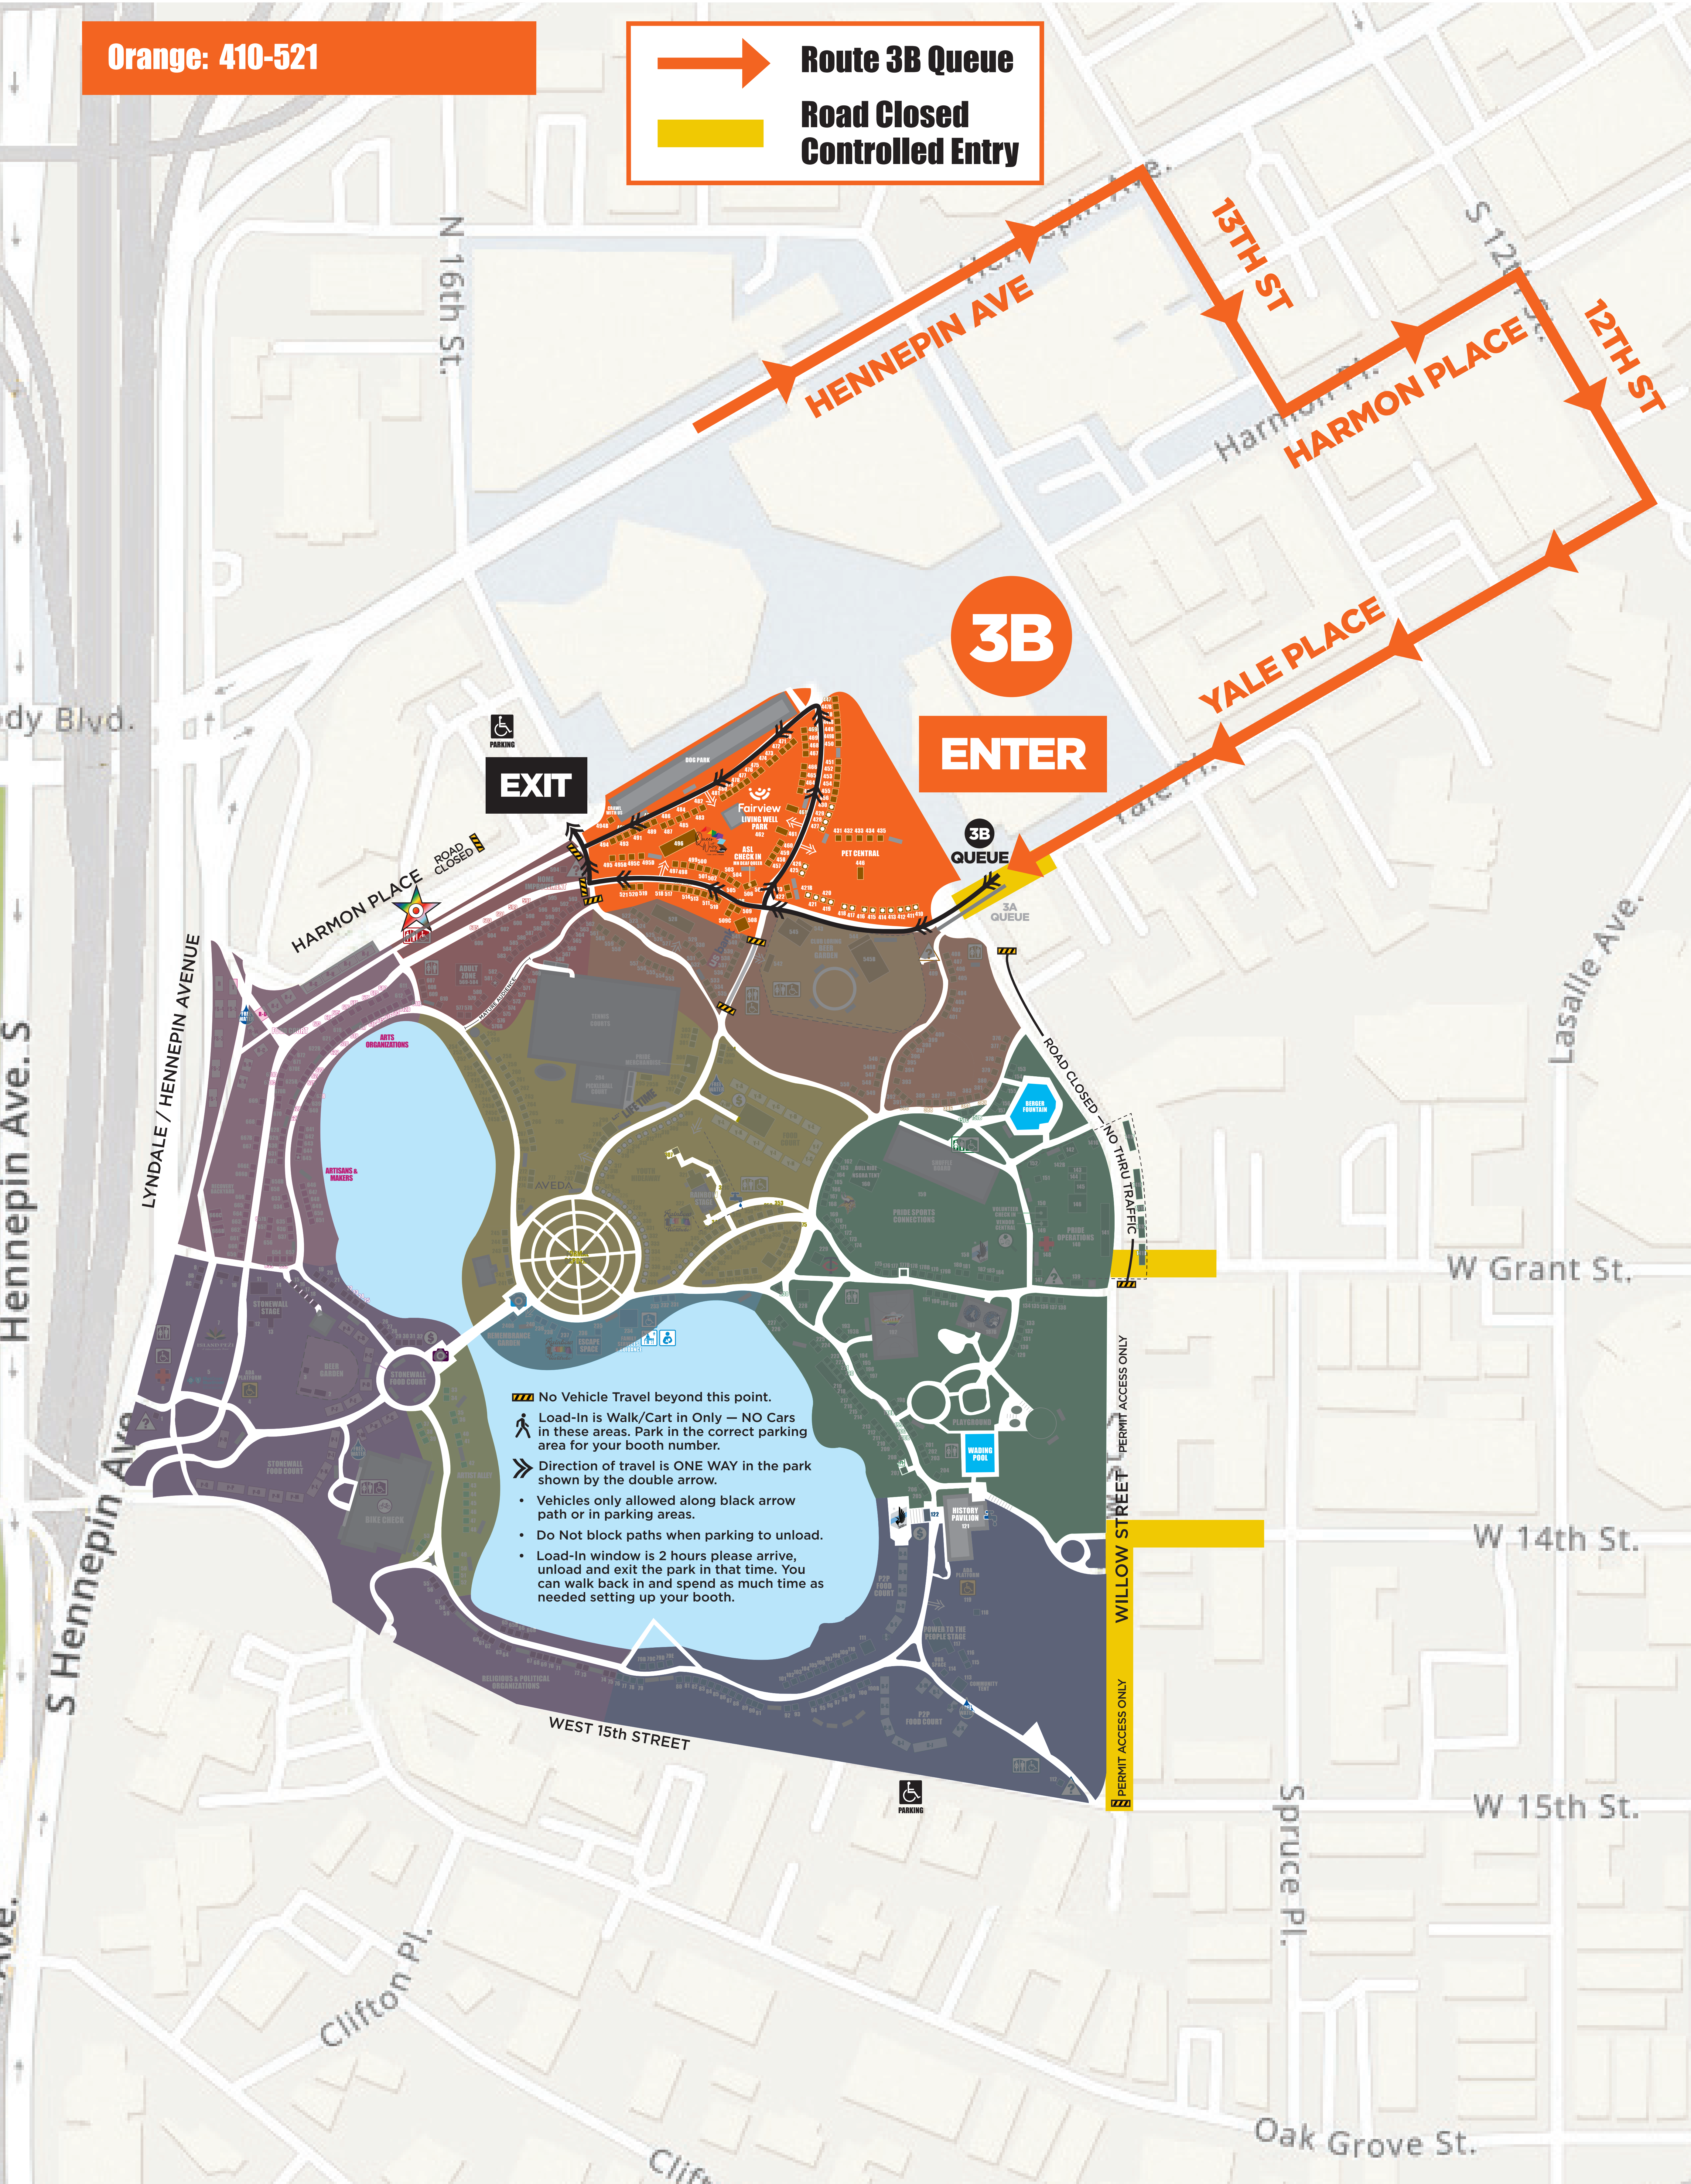

# ROUTE 3B LOAD-OUT

## ENTRY AND QUEUE

Entry Pass required to enter park. Take Hennepin Ave to South 13th Street, take South 13th Street (right turn) to Harmon Place, turn left onto Harmon Place heading eastbound toward 12th Street take a right turn on 12th and continue down to Yale Place (1 block). Follow Yale to Spruce and enter Controlled Entry for local traffic with Entry Pass, proceed forward to split into lanes 3 lanes (3A on Left side of Yale and **3B on Right side of Yale** — leaving center lane open/free for local traffic to enter). Proceed forward to enter the Park at 3B with Entry Pass.

Orange: 410-521

 **Route 3B Queue**  
 **Road Closed**  
**Controlled Entry**

## LOAD-OUT

**ENTRY PASS REQUIRED TO ENTER PARK FOR LOAD-OUT.**

Load-Out Sunday 7 PM: Small commercial vehicles are allowed in the park for Load-Out.